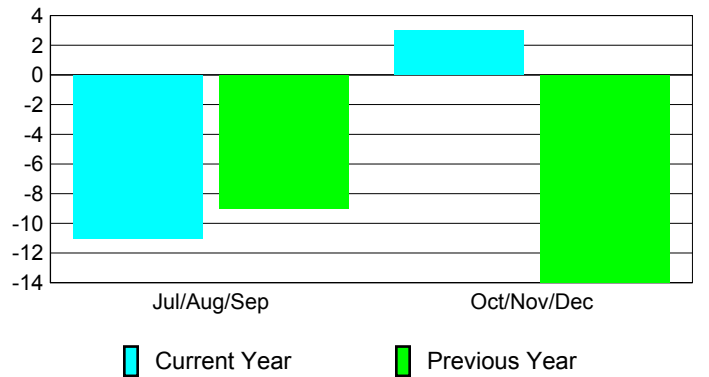

Club Results 2010-2011

Goal, New, Dropped, Gain/Loss

MEMBERSHIP

**Membership Results
2010-2011**

**Membership
2009-2010**

Month	Net Memb Goal	Actual New Memb	Actual Dropped Memb	Gain/Loss of Memb	Gain/Loss of Memb
Jul/Aug/Sep	5	59	-70	-11	-9
Oct/Nov/Dec	22	20	-17	3	-14
Totals	27	79	-87	-8	-23

Membership Results 2010-2011

Goal, New, Dropped, Gain/Loss

Comparison of Club Gain/Loss

Current Year Compared to the Previous Year

Comparison of Membership Gain/Loss

Current Year Compared to the Previous Year

YTD Status Quo Clubs 2010-2011

Status Quo Clubs Compared to Status Quo Members

Gender Comparison 2010-2011