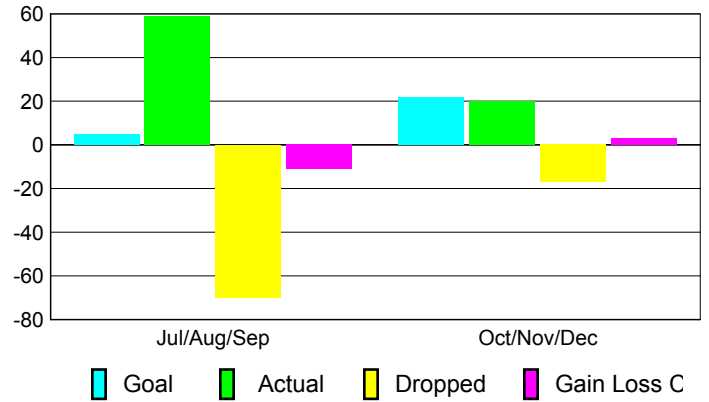

Club Results 2010-2011

Goal, New, Dropped, Gain/Loss

MEMBERSHIP

**Membership Results
2010-2011**

**Membership
2009-2010**

Month	Net Memb Goal	Actual New Memb	Actual Dropped Memb	Gain/Loss of Memb	Gain/Loss of Memb
Jul/Aug/Sep	5	59	-70	-11	-9
Oct/Nov/Dec	22	20	-17	3	-14
Totals	27	79	-87	-8	-23

Membership Results 2010-2011

Goal, New, Dropped, Gain/Loss

Comparison of Club Gain/Loss

Current Year Compared to the Previous Year

Comparison of Membership Gain/Loss

Current Year Compared to the Previous Year