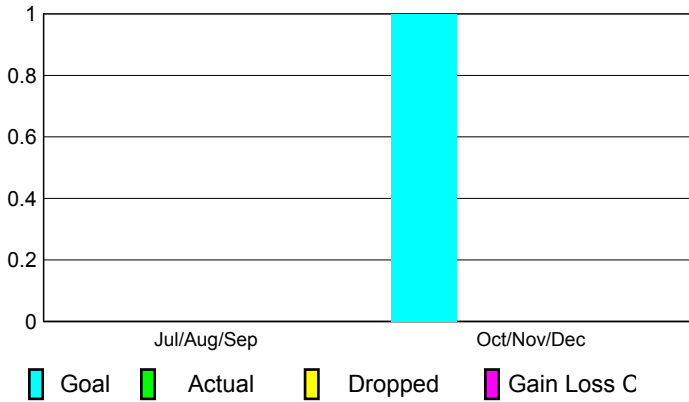

2010-2011 GMT Reports for District (or Undistricted) **District 110AZ**

GMT: **HOWARD PATRICK LEE**

Location: **NETHERLANDS**

GMT CA: **4**

CLUBS

**Club Results
2010-2011**

**Clubs
2009-2010**

Month	New Club Goal	Actual New Clubs	Actual Dropped Clubs	Gain/Loss of Clubs	Gain/Loss of Clubs
Jul/Aug/Sep	0	0	0	0	1
Oct/Nov/Dec	1	0	0	0	0
Totals	1	0	0	0	1

Club Results 2010-2011

Goal, New, Dropped, Gain/Loss

MEMBERSHIP

**Membership Results
2010-2011**

**Membership
2009-2010**

Month	Net Memb Goal	Actual New Memb	Actual Dropped Memb	Gain/Loss of Memb	Gain/Loss of Memb
Jul/Aug/Sep	5	59	-70	-11	-9
Oct/Nov/Dec	22	20	-17	3	-14
Totals	27	79	-87	-8	-23